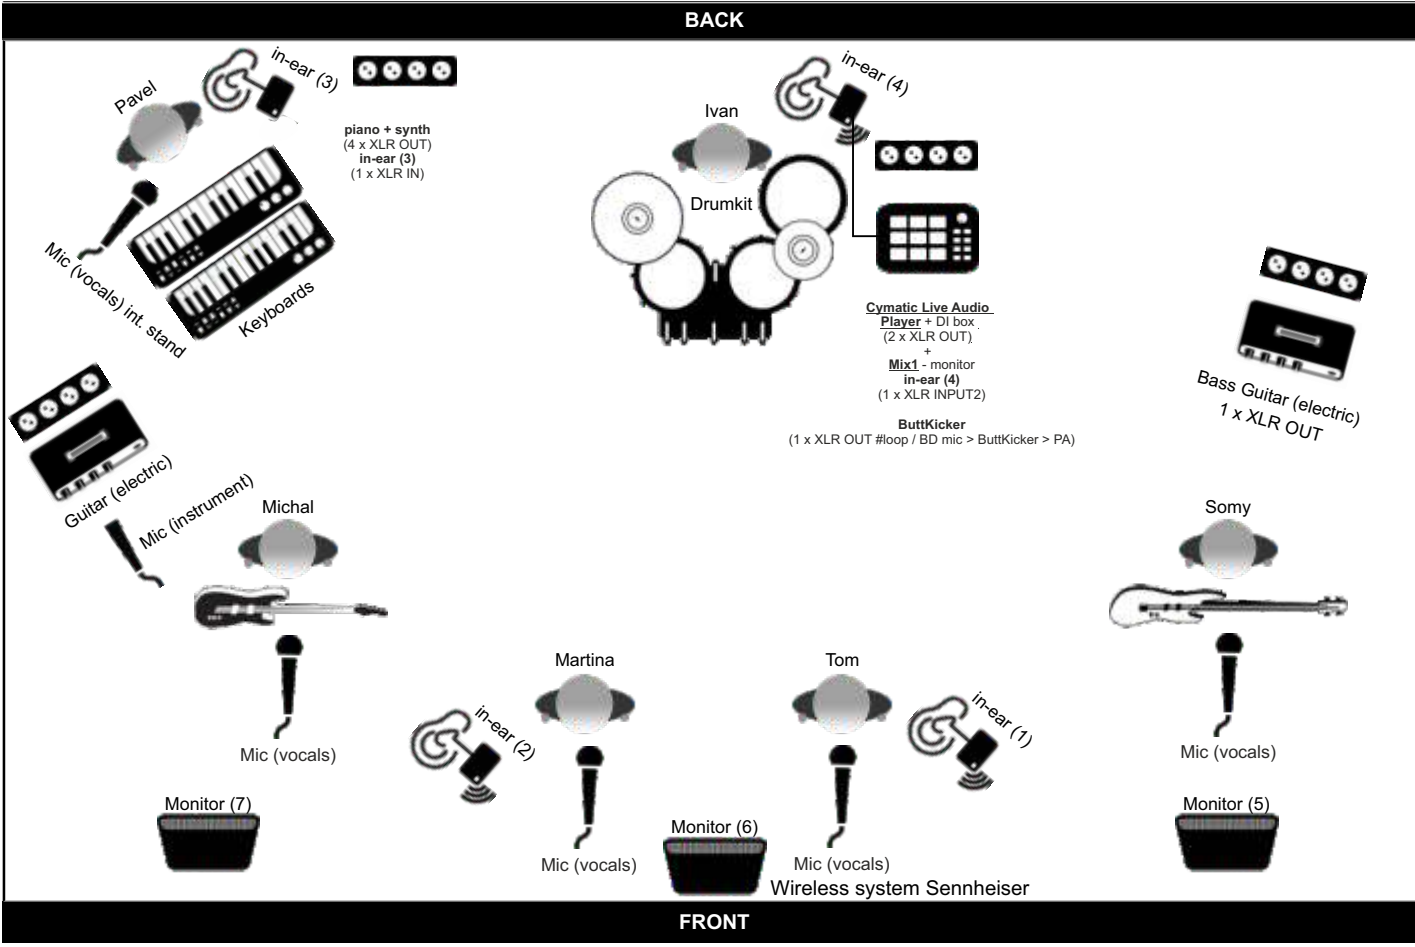

www.pops.cz / www.facebook.com/popscz
 Contact: Jan Somy Somolík (+420 724 665 646 / info@pops.cz)

Extra Info

Drums (1xBd,1xHi-hat,1xSd,1xTom,1xFTom,3xCmb)

Monitor Groups

Group	Soundmix
Group 1	Main voc (Tom) - in-ear (1)
Group 2	Keyboards (Pavel) - in-ear (3)
Group 3	Drums (Ivan) - to Mix1 - XLR to INPUT2 - in-ear (4)
Group 4	Bass (Somy) - monitor (5)
Group 5	Main voc (Martina) - in-ear (2)
Group 6	Shared monitor (6)
Group 7	Guitar (Michal) monitor (7)