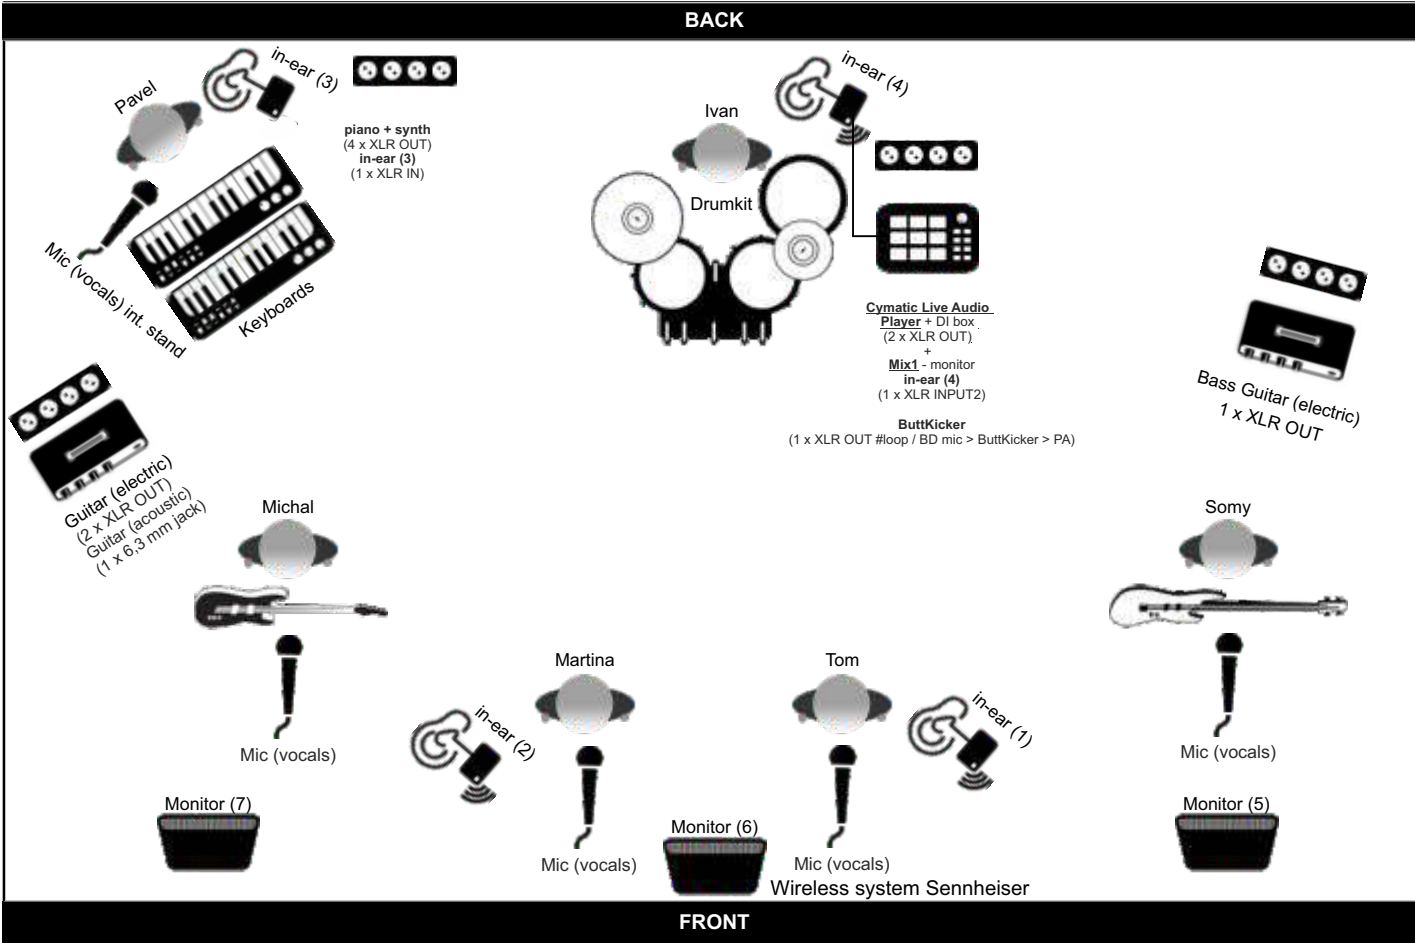

www.pops.cz / www.facebook.com/popscz
 Contact: Jan Somy Somolík (+420 724 665 646 / info@pops.cz)

Extra Info

Drums (1xBd,1xHi-hat,1xSd,1xTom,1xFTom,3xCmb)

Monitor Groups

Group	Soundmix
Group 1	Main voc (Tom) - in-ear (1)
Group 2	Keyboards (Pavel) - in-ear (3)
Group 3	Drums (Ivan) - to Mix1 - XLR to INPUT2 - in-ear (4)
Group 4	Bass (Somy) - monitor (5)
Group 5	Main voc (Martina) - in-ear (2)
Group 6	Shared monitor (6)
Group 7	Guitar (Michal) monitor (7)