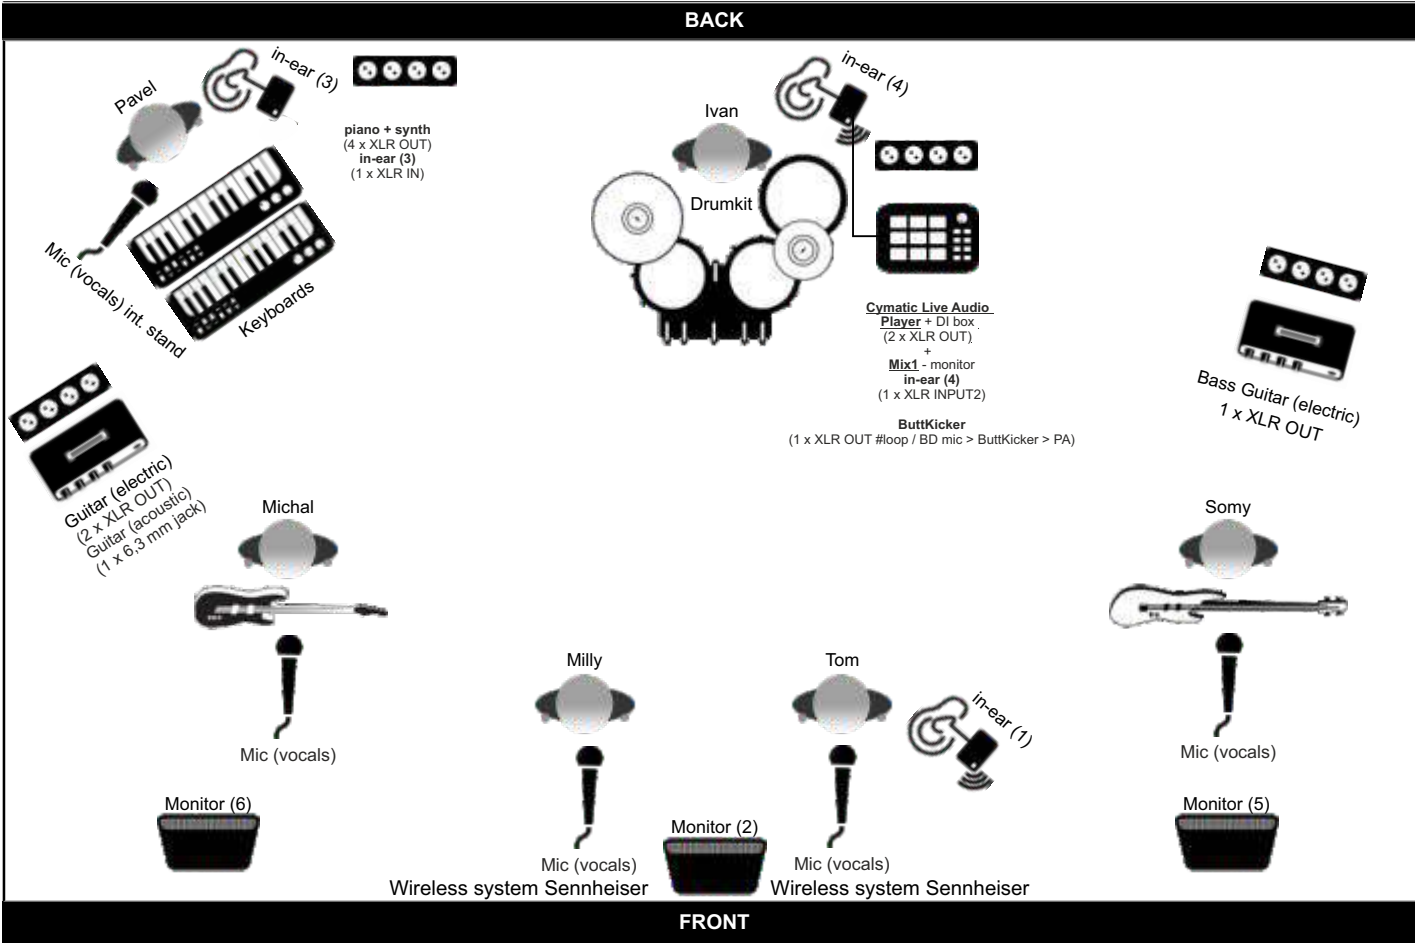

www.pops.cz / www.facebook.com/popscz
 Contact: Jan Somy Somolík (+420 724 665 646 / info@pops.cz)

Extra Info

Drums (1xBd,1xHi-hat,1xSd,1xTom,1xFTom,3xCmbI)

Monitor Groups

Group	Soundmix
Group 1	Main voc (Tom) - in-ear (1)
Group 2	Keyboards (Pavel) - in-ear (3)
Group 3	Drums (Ivan) - to Mix1 - XLR to INPUT2 - in-ear (4)
Group 4	Bass (Somy) - monitor (5)
Group 5	Main voc (Milly) - monitor (2)
Group 6	Guitar (Michal) monitor (6)